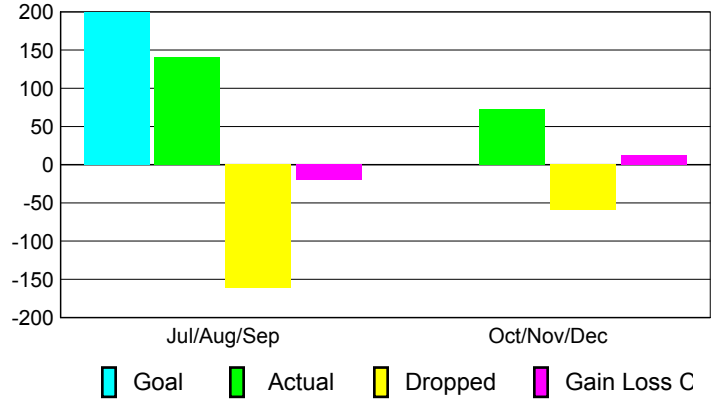

### Comparison of Club Gain/Loss

Current Year Compared to the Previous Year

### YTD Status Quo Clubs 2010-2011

Status Quo Clubs Compared to Status Quo Members

## MEMBERSHIP

<b>Membership Results</b>
<b>2010-2011</b>

<b>Membership</b>
<b>2009-2010</b>

Month	Net Memb Goal	Actual New Memb	Actual Dropped Memb	Gain/Loss of Memb	Gain/Loss of Memb
Jul/Aug/Sep	200	141	-161	-20	69
Oct/Nov/Dec	0	72	-59	13	23
<b>Totals</b>	<b>200</b>	<b>213</b>	<b>-220</b>	<b>-7</b>	<b>92</b>

### Membership Results 2010-2011

Goal, New, Dropped, Gain/Loss