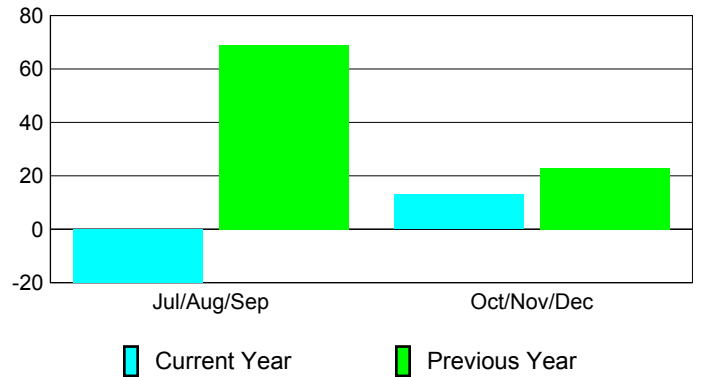

Comparison of Membership Gain/Loss

Current Year Compared to the Previous Year