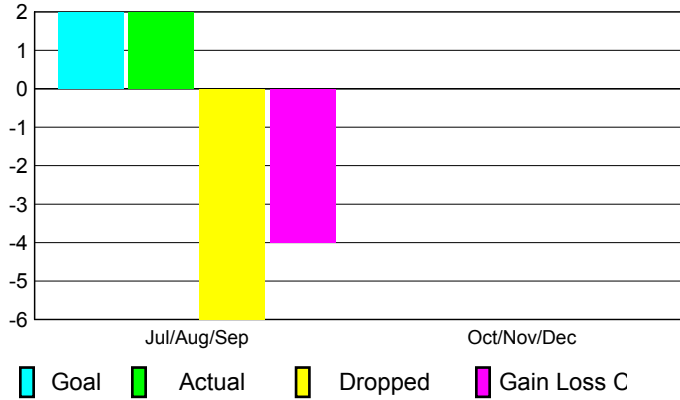

## CLUBS

<b>Club Results</b>
<b>2010-2011</b>

<b>Clubs</b>
<b>2009-2010</b>

Month	New Club Goal	Actual New Clubs	Actual Dropped Clubs	Gain/Loss of Clubs	Gain/Loss of Clubs
Jul/Aug/Sep	2	2	-6	-4	5
Oct/Nov/Dec	0	0	0	0	0
<b>Totals</b>	<b>2</b>	<b>2</b>	<b>-6</b>	<b>-4</b>	<b>5</b>

### Club Results 2010-2011

Goal, New, Dropped, Gain/Loss

### Comparison of Club Gain/Loss

Current Year Compared to the Previous Year